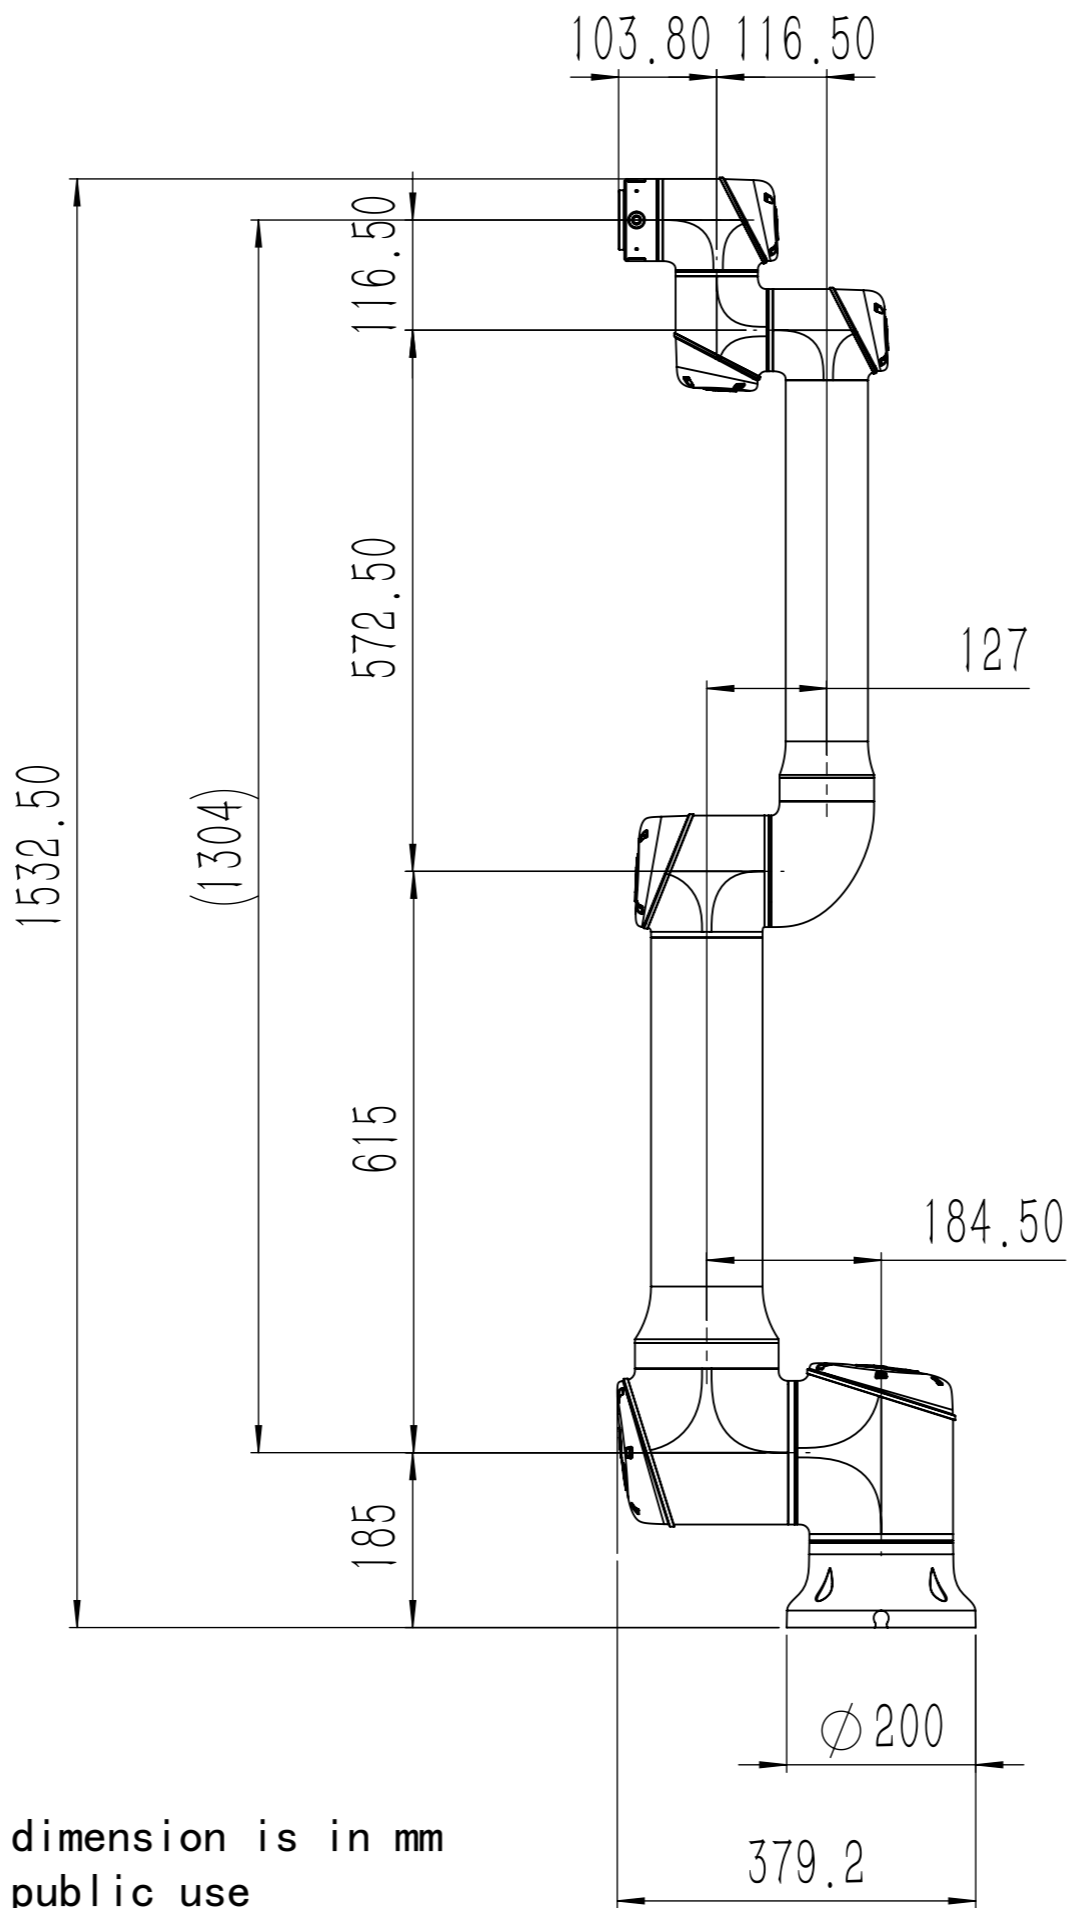

EC612 Working Area  
Top View

EC612 Working Area  
Side View

All dimension is in mm  
For public use

TITLE		EC_EC612_Working range	
DATE		5-17-2023	
REV.	1.2	NO.	T202004018

EC612 Dimension

All dimension is in mm  
For public use

TITLE		EC_EC612_Working range	
DATE		5-17-2023	
REV.	1.2	NO.	T202004018