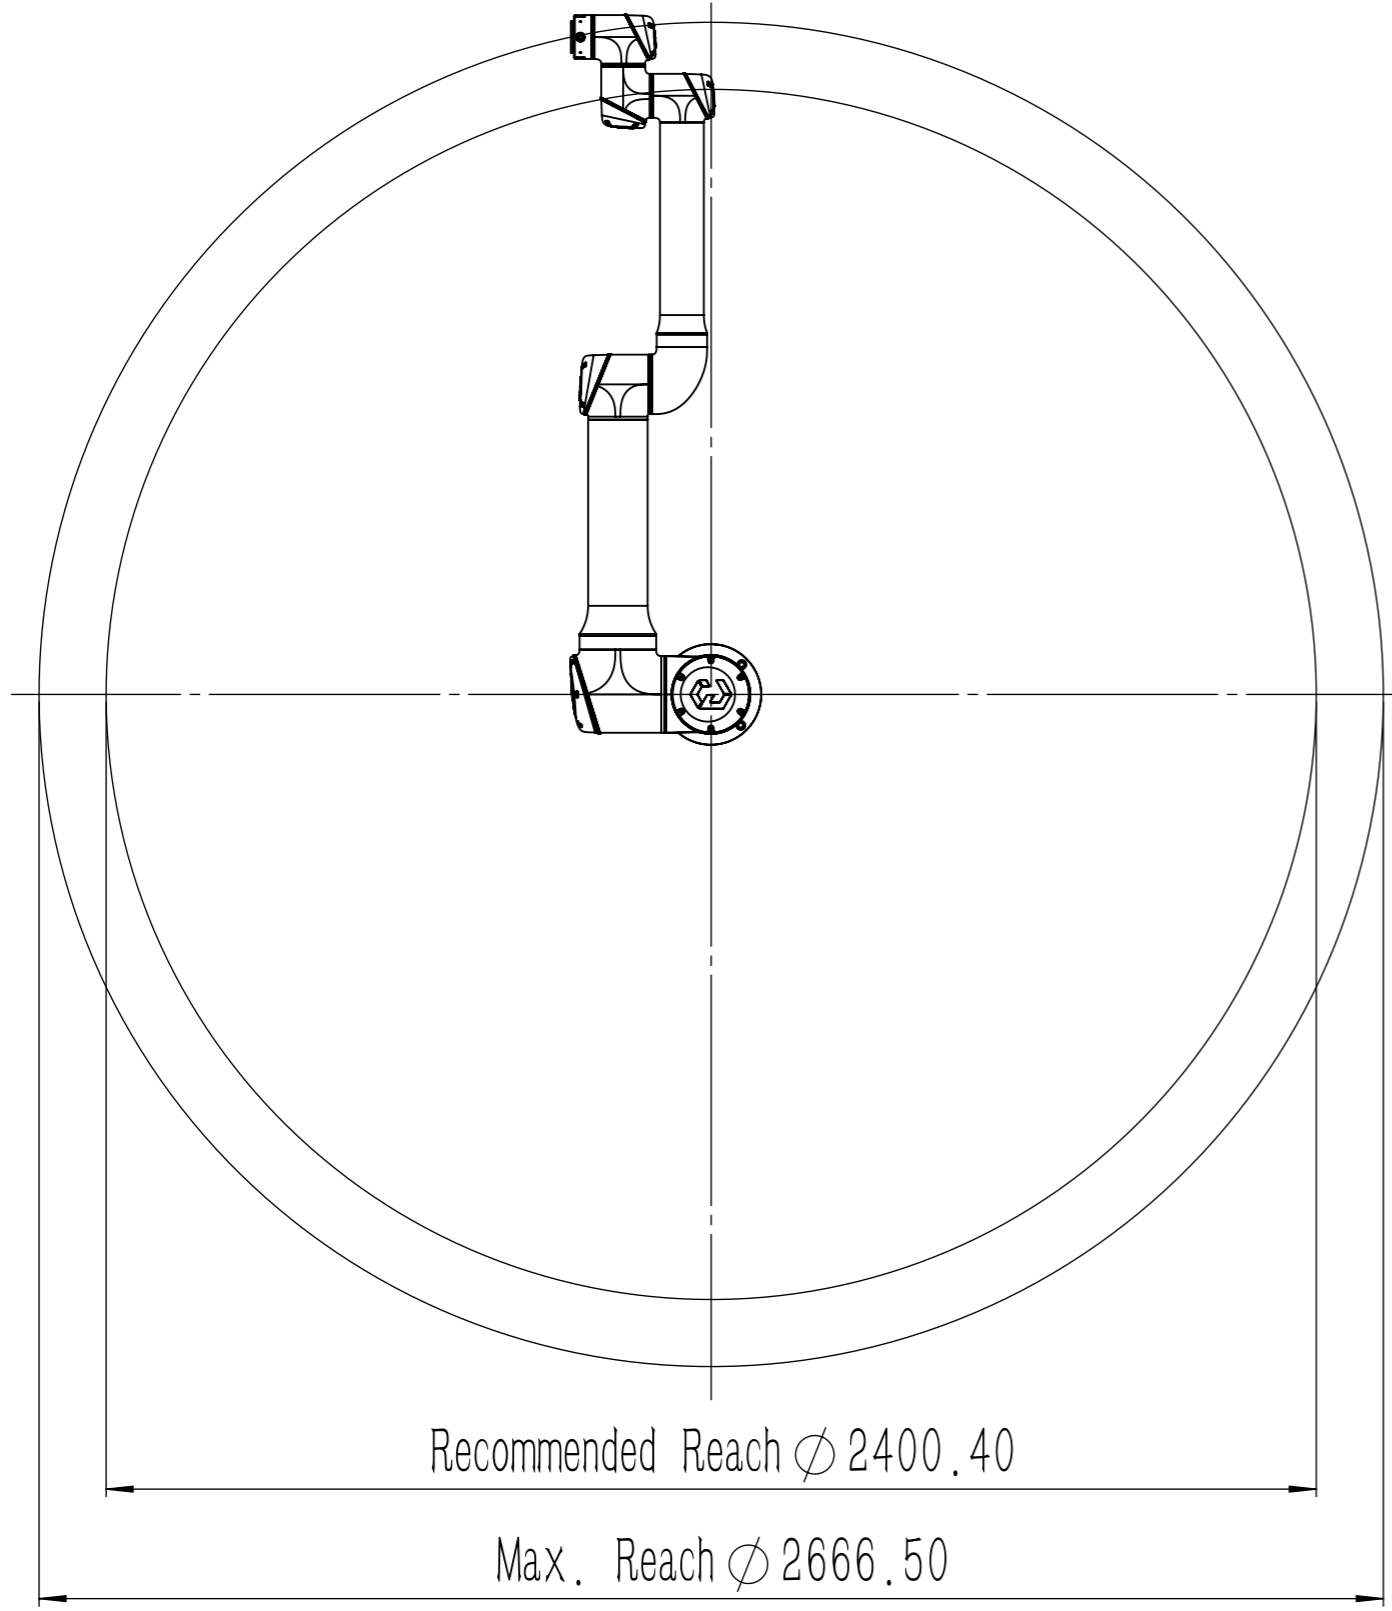

EC612 Working Area  
Top View

EC612 Working Area  
Side View

All dimension is in mm  
For public use

TITLE		EC_EC612_Working range	
DATE		5-17-2023	
REV.	1.2	NO.	T202004018

EC612 Dimension

All dimension is in mm  
For public use

TITLE		EC_EC612_Working range	
DATE		5-17-2023	
REV.	1.2	NO.	T202004018