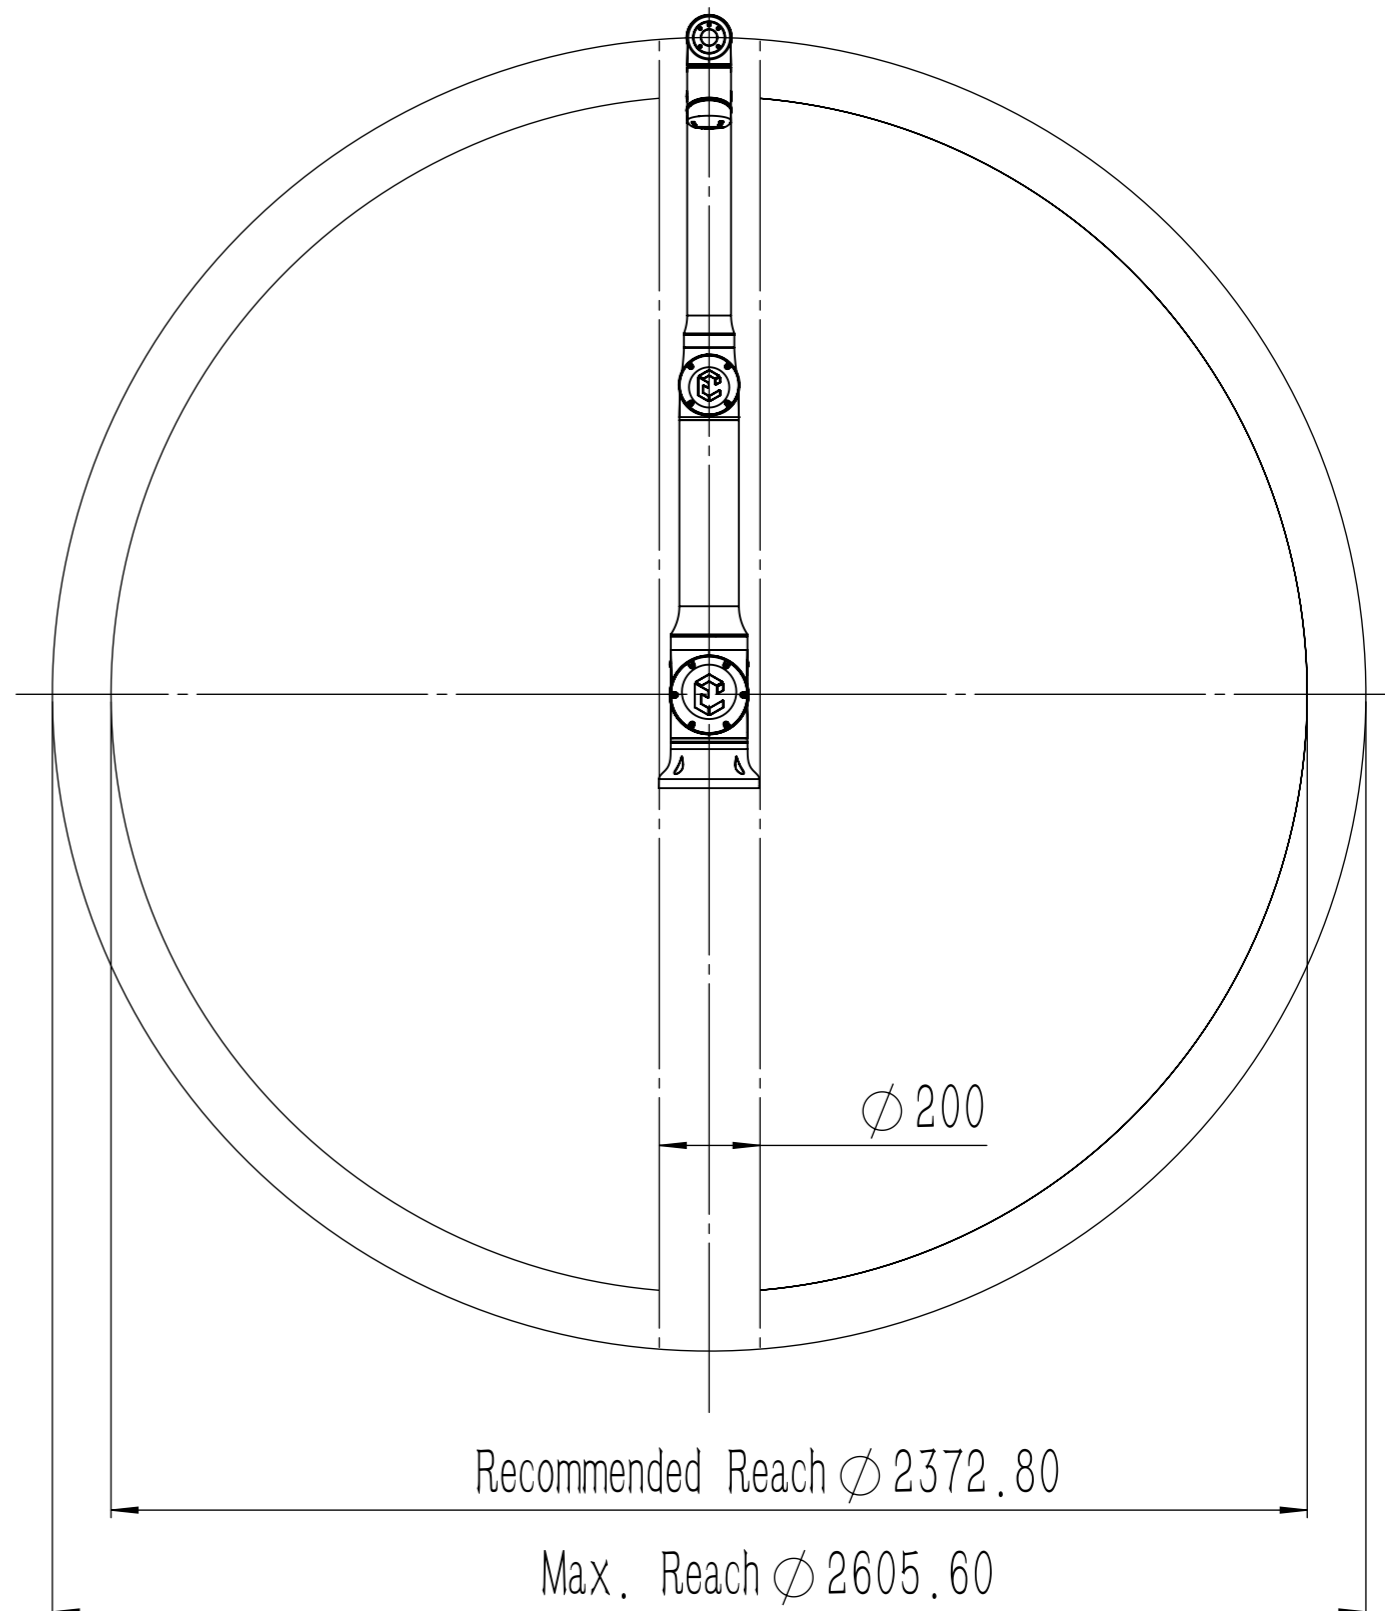

EC612 Working Area  
Top View

EC612 Working Area  
Side View

All dimension is in mm  
For public use

TITLE		EC_EC612_Working range	
DATE		5-17-2023	
REV.	1.2	NO.	T202004018

EC612 Dimension

All dimension is in mm  
For public use

TITLE		EC_EC612_Working range	
DATE		5-17-2023	
REV.	1.2	NO.	T202004018